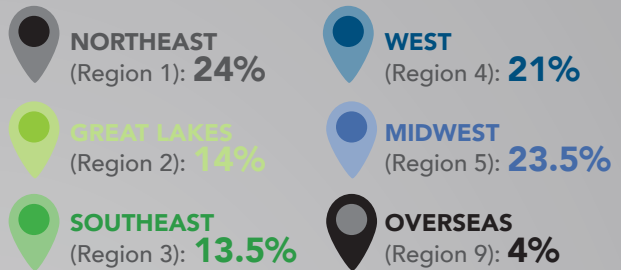

## 2019 Statistics:

**TOTAL MEMBERS**

**6,500+**

**WOMEN:  
9%\***

**MEN:  
91%**

\*6% growth over the last four years

## MEMBERS BY REGION